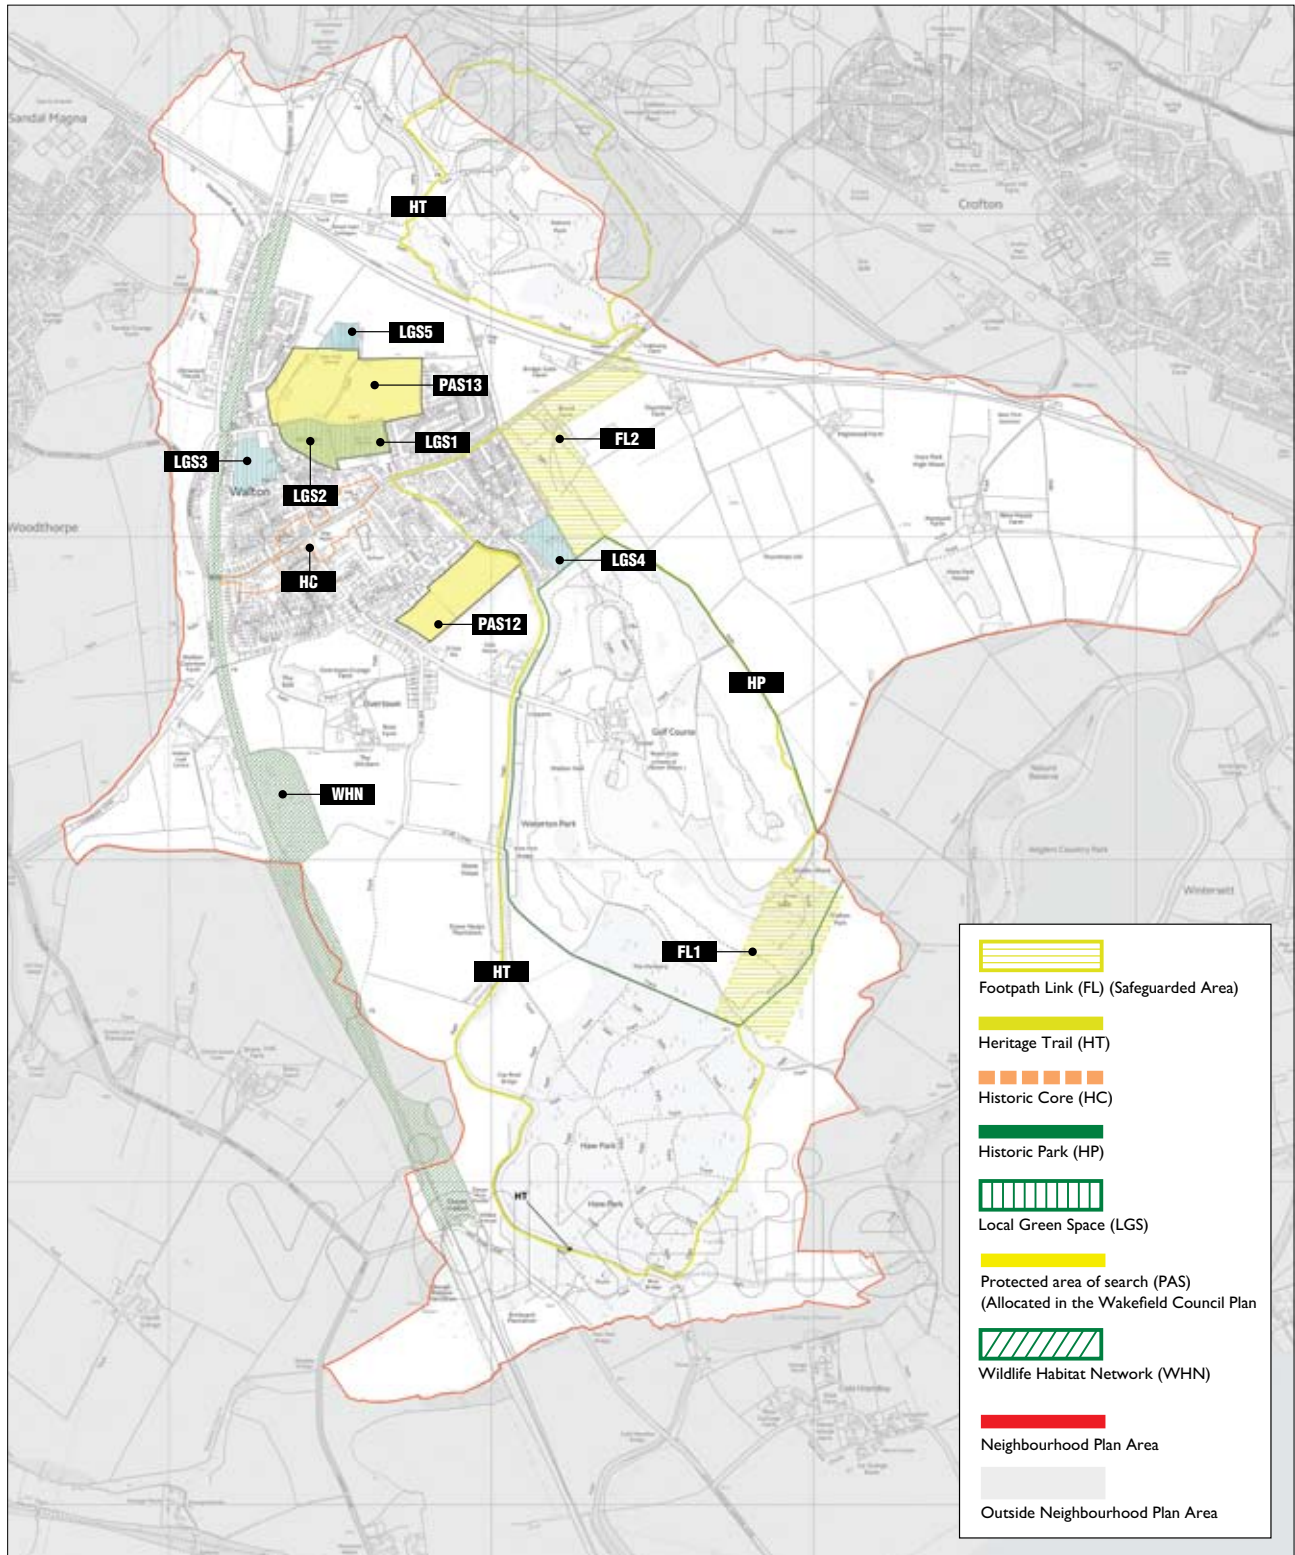

# Section 5.0

## WNP Proposals Map

Please Note: This map should be read with all other maps that together form the adopted Policies Map of the Site Specific Policies Local Plan adopted 12 September 2012.

**Data Protection Statement:** Walton Parish Council processes personal data under the provisions of the Data Protection Act 1998 in the performance of its legitimate business. Any information held by the Parish Council will be processed in compliance with the principles set out in the Act. The information you supply will be used and retained for the purpose of preparing the Walton Neighbourhood Plan. The information will be saved on the Neighbourhood Plan database and made available to view on the Parish Council's Neighbourhood Planning website.